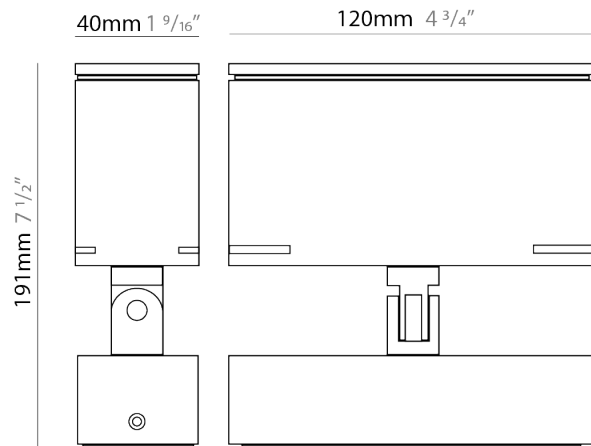

1. To build a product code in our configurator select the specify button on the base model # product page
2. To build a manual product code on this datasheet choose from the options listed below in blue font and add the suffix to the base model #

GENERAL

Series: Target
Brand: Platek
Division: Exterior
Mounting Type: Surface
Mounting Location: Above Ground
Subcategory: Flood

PHYSICAL

Shape: Rectangle
Length (mm): 120
Length (in): 4 3/4
Width (mm): 40
Width (in): 1 9/16
Height (mm): 191
Height (in): 7 1/2
Light Distribution: Adjustable / Direct
Screws: A4 stainless steel
Diffuser: Clear tempered glass
Fixture Finish: [BLK / WHI / GRY / COR / ANT / BRZ](#)
Fixture Material: Aluminum Die Cast

ELECTRICAL

Lamp Type: LED
Input Wattage (W): 10
Total Output Wattage (W): 8
Dimming: Non-Dimmable
Driver Included: Yes
Driver Location: Integrated
Driver Type: Constant Current - 120Vac
Driver Class: Class 2
Input Voltage (V): 120 - 277
Constant Current (mA): 700
Upon Request: Integral: Phase dimming 120Vac / Non-dimming 120/277Vac / Remote: 0-10Vdc dimming

LED

Number of LEDs: 4
Color Temperature (°K): [3000 / 4000](#)
Max. Delivered Lumen (lm): 725-790 / 755-820
Nominal Lumen (lm): 1000 / 1040
CRI: >80 CRI
Lamp Life (hrs): 60000

OPTICAL

Optic°: [9 / 24 / 48 / ELL](#)
Adjustability: Rotational 330°; Tilt 90°

RATINGS AND CERTIFICATIONS

Certified By: Certified for North American Standards
IP rating: IP66
IK Rating: IK08
Bug Rating: B1 U0 G0