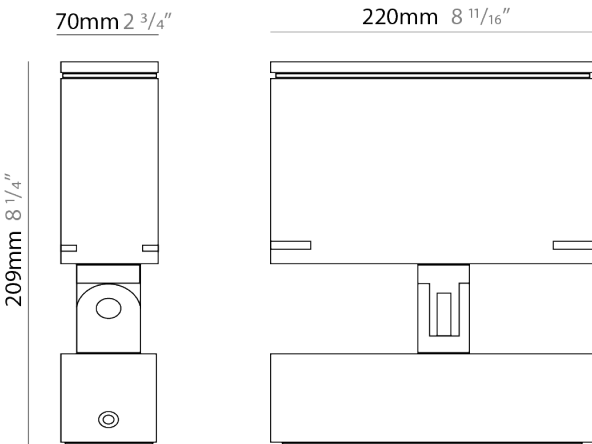

PROJECT	_____
TYPE	_____
SPECIFIER	_____
QUANTITY	_____
DATE	_____

TARGET SURFACE

E9F234- - _____
base number   Finish   Lens
                         Options   Options

1. To build a product code in our configurator select the specify button on the base model # product page
2. To build a manual product code on this datasheet choose from the options listed below in blue font and add the suffix to the base model #

GENERAL

Series: Target
Brand: Platek
Division: Exterior
Mounting Type: Surface
Mounting Location: Above Ground
Subcategory: Flood

PHYSICAL

Shape: Rectangle
Length (mm): 220
Length (in): 8 11/16
Width (mm): 70
Width (in): 2 3/4
Height (mm): 213
Height (in): 8 3/8
Light Distribution: Adjustable / Direct
Screws: A4 stainless steel
Diffuser: Clear tempered glass
Fixture Finish: [BLK / WHI / GRY / COR / ANT / BRZ](#)
Fixture Material: Aluminum Die Cast
Cable Details: 2000mm Cable

ELECTRICAL

Lamp Type: LED
Total Output Wattage (W): 32
Dimming: DMX
Driver Included: No
Driver Location: Remote
Driver Type: Constant Current - Universal
Driver Class: Class 2
Input Voltage (V): 120 - 277
Constant Current (MA): 700

LED

Number of LEDs: 16
Color Temperature (°K): RGBW
CRI: >80 CRI
Lamp Life (hrs): 60000
Special LEDs offerings: RGBW

OPTICAL

Optic°: [9 / 24 / 48 / ELL](#)
Adjustability: Rotational 330°; Tilt 90°

RATINGS AND CERTIFICATIONS

Certified By: Certified for North American Standards
IP rating: IP66
IK Rating: IK08
Bug Rating: B2 U0 G0