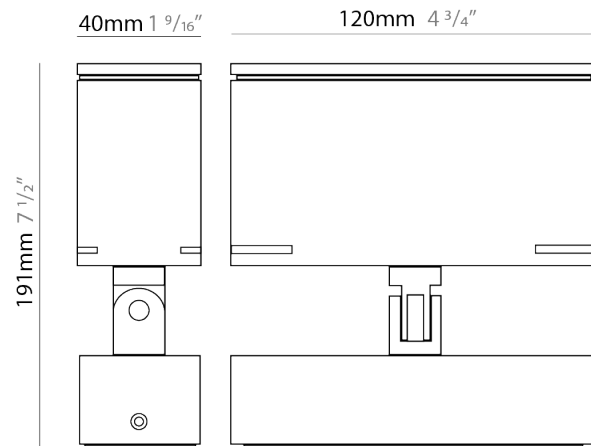

TARGET SURFACE

E9F232- _____ - _____
base number   Finish   Lens
                         Options   Options

1. To build a product code in our configurator select the specify button on the base model # product page
2. To build a manual product code on this datasheet choose from the options listed below in blue font and add the suffix to the base model #

GENERAL

Series: Target
Brand: Platek
Division: Exterior
Mounting Type: Surface
Mounting Location: Above Ground
Subcategory: Flood

PHYSICAL

Shape: Rectangle
Length (mm): 120
Length (in): 4 ³/₄
Width (mm): 40
Width (in): 1 ⁹/₁₆
Height (mm): 191
Height (in): 7 ¹/₂
Light Distribution: Adjustable / Direct
Screws: A4 stainless steel
Diffuser: Clear tempered glass
Fixture Finish: [BLK / WHI / GRY / COR / ANT / BRZ](#)
Fixture Material: Aluminum Die Cast
Cable Details: 2000mm Cable

ELECTRICAL

Lamp Type: LED
Total Output Wattage (W): 8
Dimming: DMX
Driver Included: No
Driver Location: Remote
Driver Type: Constant Current - Universal
Driver Class: Class 2
Input Voltage (V): 120 - 277
Constant Current (MA): 700

LED

Number of LEDs: 4
Color Temperature (°K): RGBW
CRI: >80 CRI
Lamp Life (hrs): 60000
Special LEDs offerings: RGBW

OPTICAL

Optic°: [9 / 24 / 48 / ELL](#)
Adjustability: Tilt 90°

RATINGS AND CERTIFICATIONS

Certified By: Certified for North American Standards
IP Rating: IP66
IK Rating: IK08
Bug Rating: B3 U0 G0