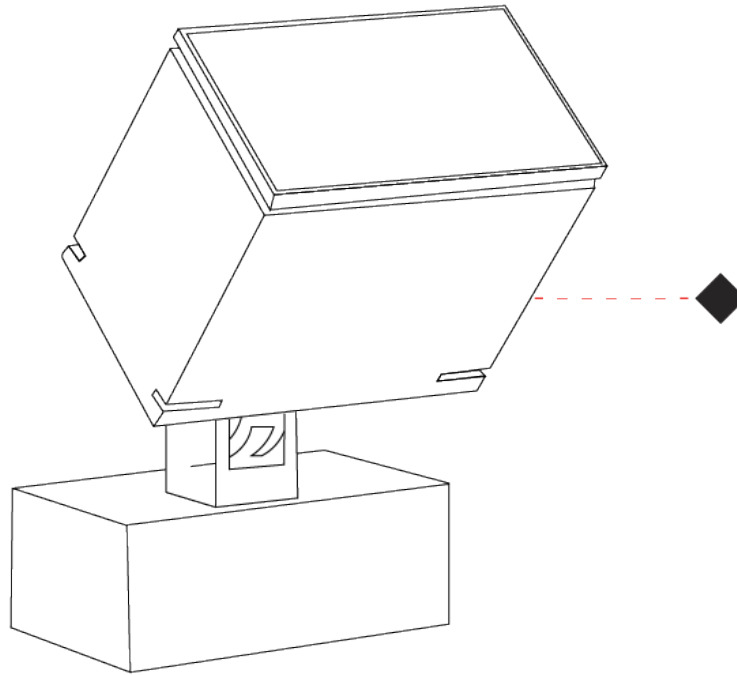

TARGET SURFACE

E9F312-

PROJECT _____

TYPE _____

SPECIFIER _____

QUANTITY _____

DATE _____

E